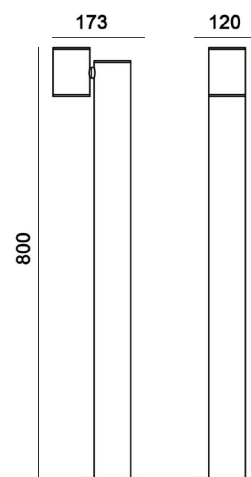

## DIMENSION DRAW

<b>Model:</b>	Diluce Single
<b>Format:</b>	Round
<b>Location:</b>	Exterior
<b>Wattage:</b>	Lamp GU10
<b>Materials:</b>	Aluminium
<b>Product Dimension:</b>	800*173*120mm
<b>IP Code:</b>	54
<b>Fixation:</b>	Surface